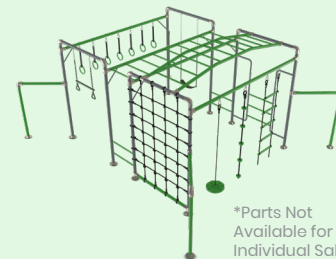

H Kakadu

*Parts Not Available for Individual Sale

See our packaged combinations:

A. Junior Jungle Tarzan - LKJJ-TARZNST

- Monkey Bars (1) + Flying Fox (2)
- Assembled size: 4.28m x 3.96m x 2.0m (L x W x H)

B. Junior Jungle Zambia - LKJJ-ZAMBIAST

- Monkey Bars (1) + Monkey Bars Add-on (4)
- Assembled size: 4.28m x 3.96m x 2.0m (L x W x H)

C. Junior Jungle Monsoon - LKJJ-MONSNST

- Flying Fox (2) + Climbing Net and Rope (5)
- Assembled size: 5.09m x 4.28m x 2.0m (L x W x H)

D. Junior Jungle Safari - LKJJ-SAFRIST-B

- Flying Fox (2) + Swing Set and Trapeze (3) + Climbing Net and Rope (5)
- Assembled size: 4.11m x 4.3m x 2.05m (L x W x H)

E. Junior Jungle Panama - LKJJ-PANMAST-B

- Monkey Bars (1) + Swing Set and Trapeze (3) + Climbing Net and Rope (5)
- Assembled size: 5.09m x 5.09m x 2m (L x W x H)

F. Junior Jungle Kuranda - LKJJ-KURNDST-B

- Monkey Bars (1) + Swing Set and Trapeze (3)
- Assembled size: 4.28m x 4.28m x 2.0m (L x W x H)

G. Junior Jungle Tanzania - LKJJ-TANZANIAST

- Monkey Bars (1) + Swing Set and Trapeze (3) + Monkey Bars Add-on (4) + Climbing Net and Rope (5)
- Assembled size: 5.09m x 5.09m x 2.0m (L x W x H)