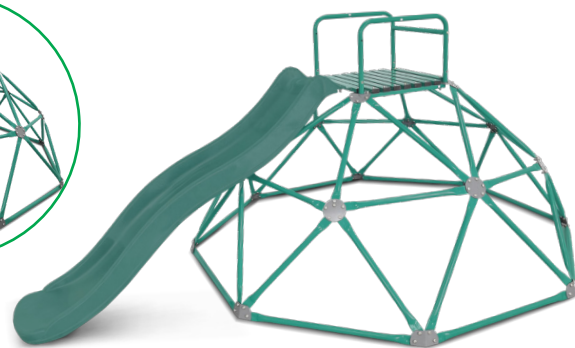

LKDC-SUM-SET

Summit 2.0m Dome Climber + 1.8m Slide

- Can be purchased with or without 1.8m Slide
- Hand Railing
- Holds up to 150kg
- Platform with hand railing
- Assembled Size: 2.76m x 2.01m x 1.23m (L x W x H)