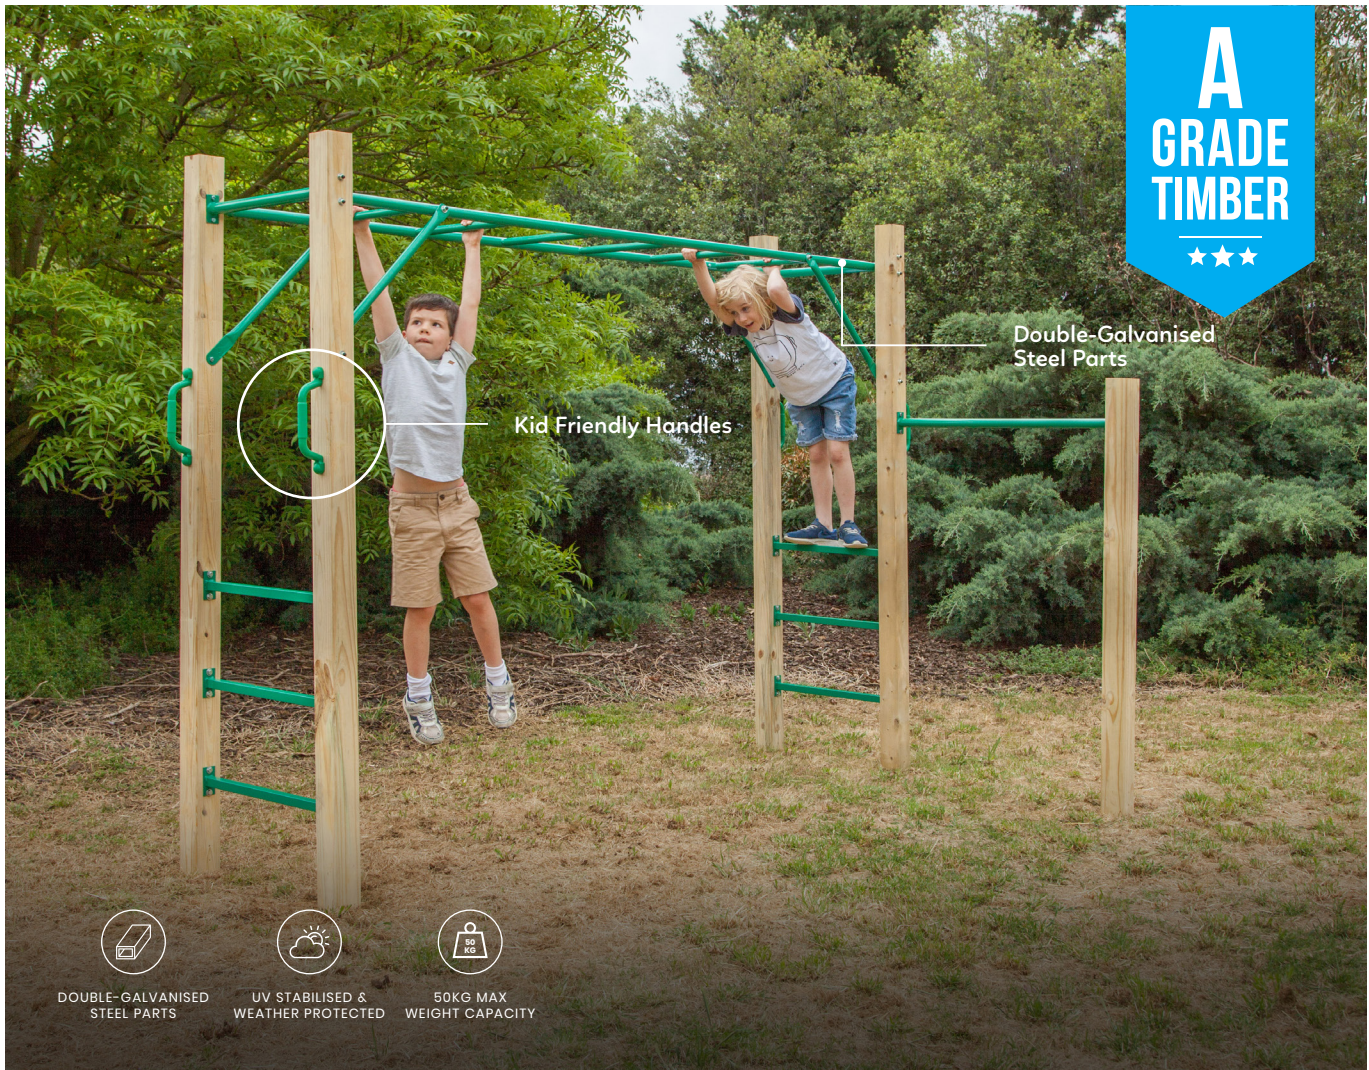

MONKEY BARS

Amazon Monkey Bar Set

Available in 2.5m and 3.0m length monkey bars

2.5m - LKMB-AMA255-SET

• Assembled size: 2.69m x 1.55m x 2.0m (L x W x H)

3.0m - LKMB-AMA300-SET

• Assembled size: 3.03m x 1.58m x 2.0m (L x W x H)

- Provides lots of fun while promoting upper body strength and agility for growing kids
- Stabilising handles with rounded soft edges for little hands.
- Double-Galvanised steel parts
- Premium Timber