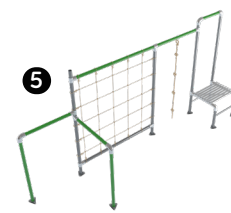

Climbing Net and Rope Add-on