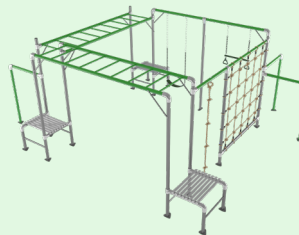

Madagascar

LKJJ-MDGSCST-B

- Monkey Bars (1) + Swing Set and Trapeze (3) + Flying Fox (2) + Climbing Net and Rope (5)
- Assembled size: 5.09m x 4.23m x 2.0m (L x W x H)

A Tarzan

B Zambia

C Monsoon

D Safari

E Panama

F Kuranda

G Tanzania

H Kakadu

*Parts Not Available for Individual Sale

See our packaged combinations:

A. Junior Jungle Tarzan - LKJJ-TARZNST

- Monkey Bars (1) + Flying Fox (2)
- Assembled size: 4.28m x 3.96m x 2.0m (L x W x H)

B. Junior Jungle Zambia - LKJJ-ZAMBIAST

- Monkey Bars (1) + Monkey Bars Add-on (4)
- Assembled size: 4.28m x 3.96m x 2.0m (L x W x H)

C. Junior Jungle Monsoon - LKJJ-MONSNST

- Flying Fox (2) + Climbing Net and Rope (5)
- Assembled size: 5.09m x 4.28m x 2.0m (L x W x H)