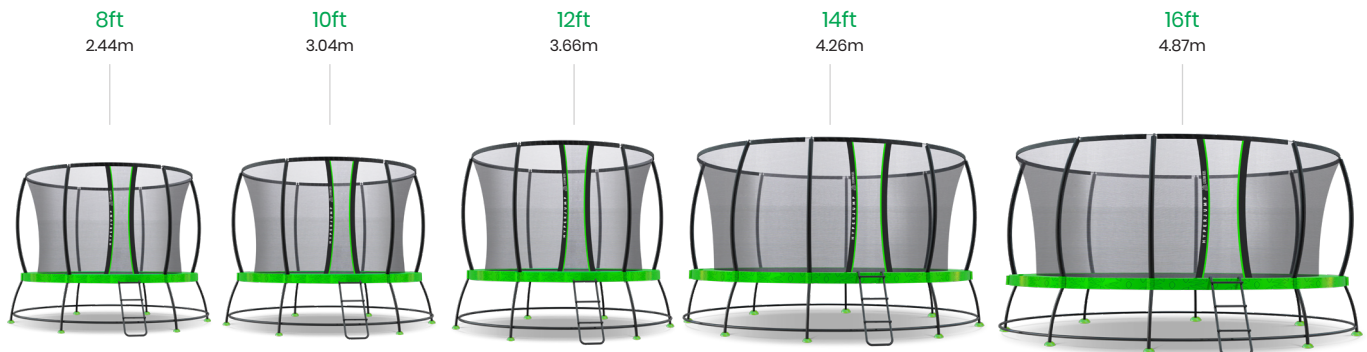

1 Million Bounces Tested Mat

Choose between Padded Springs or Springless

Soft Landings

HyperJump Size Guide

Springless not available in 16ft

Accessories

Swish Basketball Ring

TRBALLRING-BR5KIT
• Basketball and pump included

Anchor Kit

ANCHORKITTRAMPSET
• Steel buckles

TRLILHOPPER2

Lil' Hopper Childrens 40" Mini Trampoline

- Great compact junior trampoline for indoor or outdoor use
- Assembled size: 1.02m x 0.21m x 0.72m (L x W x H)

SPRINGLESS MODEL

TR7HOPPYSET-SF

7ft HyperJump Hoppy Trampoline

- 7' / 2.31m diameter
- Low 50cm base height
- Smart zipless entry
- Heavy duty springless bands
- 1.7m Enclosure Height

HEAVY DUTY STEEL FRAME