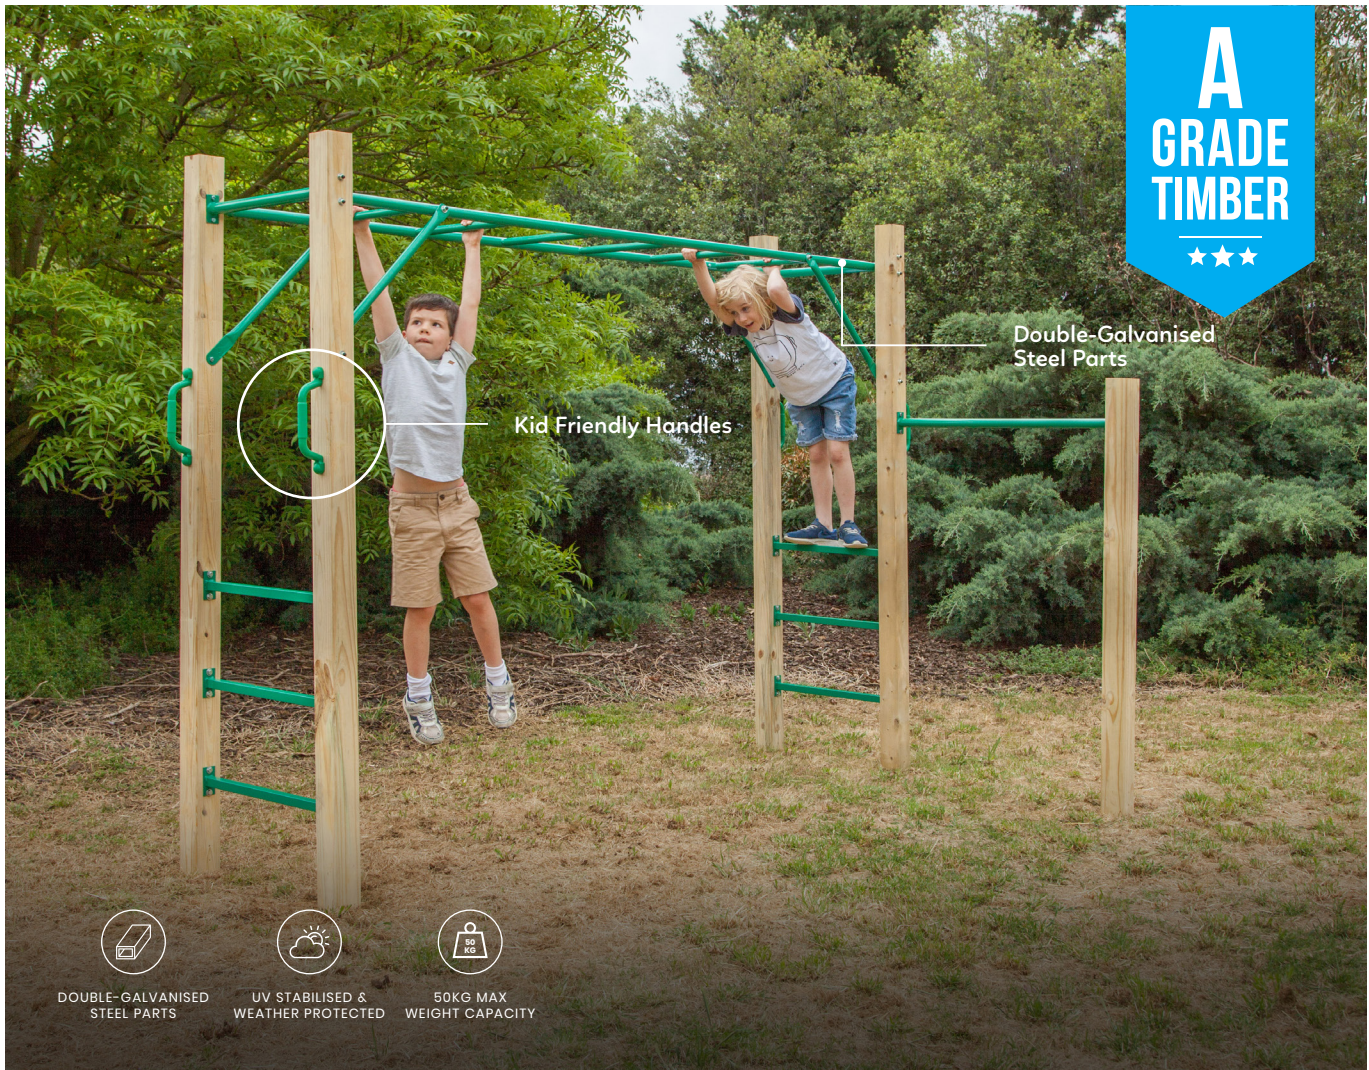

MONKEY BARS

Amazon Monkey Bar Set

Available in 2.5m and 3.0m length monkey bars

2.5m - PEAMAZON2-SET

• Assembled size: 2.69m x 1.55m x 2.0m (L x W x H)

3.0m - PEAMAZON3M-SET

• Assembled size: 3.03m x 1.55m x 2.0m (L x W x H)

- Provides lots of fun while promoting upper body strength and agility for growing kids
- Extremely kid friendly with rounded soft edges for little hands
- Double-Galvanised steel parts
- A-Grade American Southern Pine