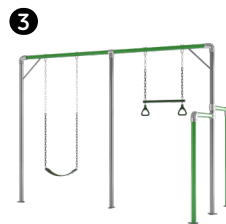

3 Junior Jungle Swing Set Trapeze Add-on