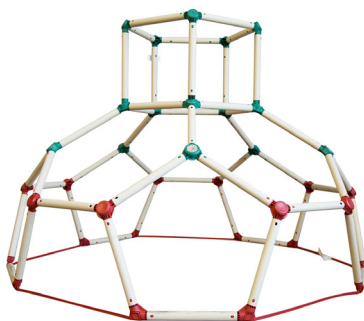

*Available Colours:

SLIDEJUMBO-SET

Jumbo 3.0m Climb & Slide

- Massive 3.0m wavy slide
- Plastic handles for easy climbing
- Wooden climbing frame
- Assembled size: 3.7m x 0.6m x 2.23m (L x W x H)
- Ground to platform: 150cm

30+ Building Combinations

ENCOURAGES ACTIVE PLAY

STEM TOY

220 PIECES INCLUDED

PETUBELOXDELUXE

TubeLox Deluxe Set

- TubeLox is a life-sized construction toy
- Over 30+ building combinations
- STEM (Science, Technology, Engineering, Math)
- Ages 3+ years
- Holds up to 35kg

PEDOMECLIMBER

Lil' Monkey Dome Climber

- Ages 3+ years
- Holds up to 80kg
- Assembled size: 1.7m x 1.7m x 1.18m (L x W x H)

PEDOMECLIMBER25

Dome Climber 2.5m

- Ages 3+ years
- Holds up to 150kg
- Assembled size: 2.5m x 2.5m x 1.25m (L x W x H)