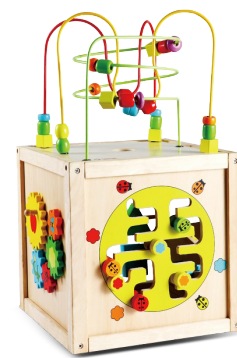

PEPICNICTABLEPEPPER

Pepper Picnic Table

- Compatible with the Bandicoot Cubby House
- Rounded edges
- Assembled size: 0.63m x 0.91m x 0.52m (L x W x H)

CWBABYWALKER

Baby Walker

- Perfect for imagination and pretend play
- Assembled size: 0.49m x 0.28m x 0.47m (L x W x H)

CWRIDERANDWALKER

Rider and Walker

- Improve manual dexterity when learning to walk
- Assembled size: 0.45m x 0.23m x 0.41m (L x W x H)

CWMULTIACTIVITYCUBE

Multi Activity Cube

- Designed to develop essential early learning skills
- Assembled size: 0.33m x 0.3m x 0.3m (L x W x H)

CWDELIVERYBABYWALKER

Delivery Baby Walker

- A truck-shaped baby walker carrying colourful blocks
- Encourages children's hand-eye coordination and creativity
- Assembled size: 0.305m x 0.255m x 0.4m (L x W x H)