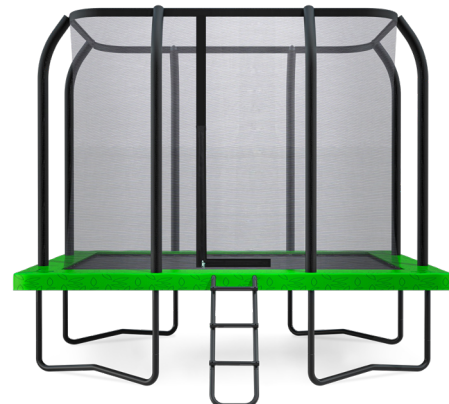

TR10HJRSET-S

12ft x 8ft
3.66m x 2.44m