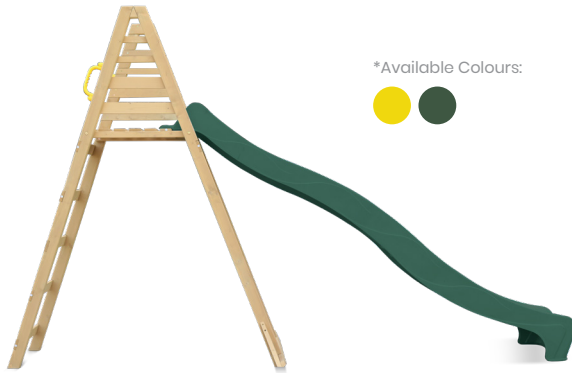

its.ari.and.mae_xx

BIKDASH

Dash Balance Bike

- Vespa retro design
- Height adjustable seat to suit growing bodies
- Frame made from birch plywood
- Soft rubber hand grips
- 10 inch tyres

OUTDOOR SLIDES

LKSL-COOPER-GRN

Cooper Climb & Slide

- 1.8m green wavy slide
- Climbing rock and net area
- Assembled size: 2.75m x 1.2m x 1.5m (L x W x H)

*Anchor Kits Included

SLIDESLIPPERY3-SET

Slippery Slide 3 (Green Slide)

- 1.8m wavy slide
- Assembled size: 1.7m x 0.8m x 1.05m (L x W x H)

*Available Colours:

SLIDESUNSHINESET

Sunshine 2.2m Climb & Slide

- Big 2.2m wavy slide
- Plastic handles for easy climbing
- Wooden climbing frame
- Assembled size: 2.63m x 0.6m x 1.83m (L x W x H)
- Ground to platform: 110cm

*Available Colours:

SLIDEJUMBO-SET

Jumbo 3.0m Climb & Slide

- Massive 3.0m wavy slide
- Plastic handles for easy climbing
- Wooden climbing frame
- Assembled size: 3.7m x 0.6m x 2.23m (L x W x H)
- Ground to platform: 150cm