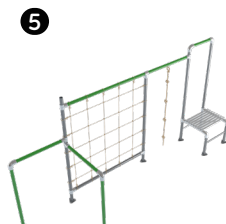

5 Junior Jungle Climbing Net and Rope Add-on