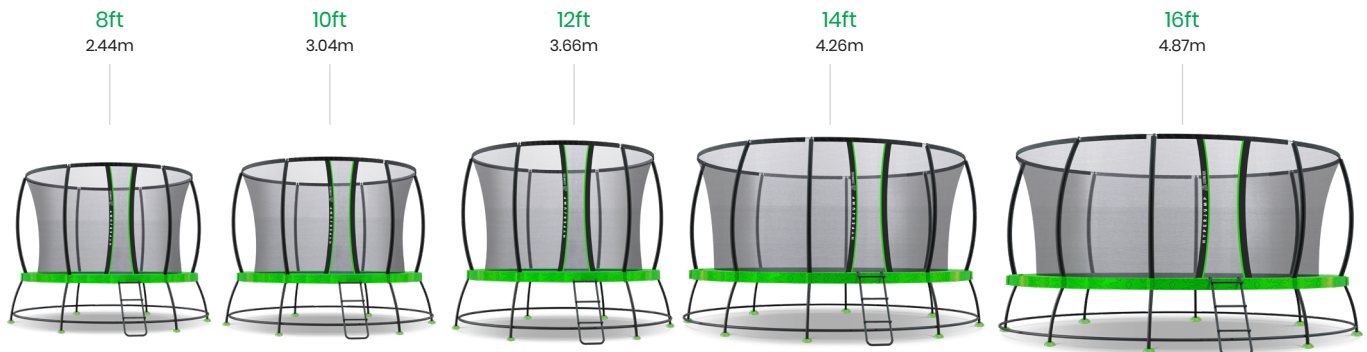

1 Million Bounces Tested Mat

Spring/Springless

Soft Landings

HyperJump Size Guide

Springless not available in 16ft

Accessories

Swish Basketball Ring

TRBBALLRING
• Basketball and pump included

Anchor Kit

ANCHORKITTRAMPSET
• Steel buckles

TRLILHOPPER2

Lil' Hopper Childrens 40" Mini Trampoline

- Great compact junior trampoline for indoor or outdoor use
- Assembled size: 1.02m x 0.21m x 0.72m (L x W x H)

SPRINGLESS MODEL

TR7HOPPYSET-SF

7ft HyperJump Hopyy Trampoline

- 7' / 2.31m diameter
- Low 50cm base height
- Smart zipless entry
- Heavy duty springless bands

HEAVY DUTY STEEL FRAME

LOW FRAME HEIGHT

SPRINGLESS MODEL

Available in 2.5m and 3.0m length monkey bars

2.5m - PEAMAZON2-SET

• Assembled size: 2.69m x 1.55m x 2.0m (L x W x H)

3.0m - PEAMAZON3M-SET

• Assembled size: 3.03m x 1.55m x 2.0m (L x W x H)

- Provides lots of fun while promoting upper body strength and agility for growing kids
- Extremely kid friendly with rounded soft edges for little hands
- Double-Galvanised steel parts
- A-Grade American Southern Pine