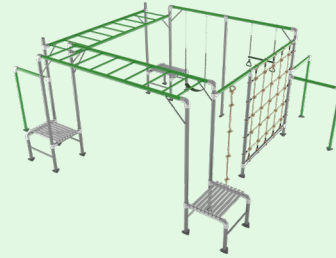

D Kuranda

E Monsoon

F Madagascar

G Zambia

H Tanzania

See our packaged combinations:

A. Junior Jungle Tarzan - LKJJ-TARZNST

- Monkey Bars (1) + Flying Fox (2)
- Assembled size: 4.28m x 3.96m x 2m (L x W x H)

B. Junior Jungle Panama - LKJJ-PANMAST

- Monkey Bars (1) + Swing Set and Trapeze (3) + Climbing Net and Rope (5)
- Assembled size: 5.09m x 5.09m x 2m (L x W x H)

C. Junior Jungle Safari - LKJJ-SAFRIST

- Flying Fox (2) + Swing Set and Trapeze (3) + Climbing Net and Rope (5)
- Assembled size: 4.11m x 4.3m x 2.05m (L x W x H)