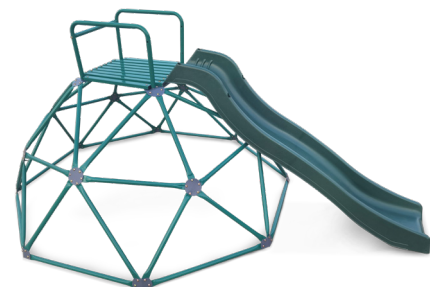

PEDOMECLIMBER

Lil' Monkey Dome Climber

- Ages 3+ years
- Holds up to 80kg
- Assembled size: 1.7m x 1.7m x 1.18m (L x W x H)

PEDOMECLIMBER25

Dome Climber 2.5m

- Ages 3+ years
- Holds up to 150kg
- Assembled size: 2.5m x 2.5m x 1.25m (L x W x H)