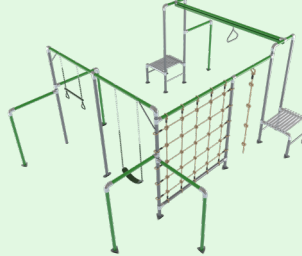

Available in 2.5m and 3.0m length monkey bars

2.5m - PEAMAZON2-SET

• Assembled size: 2.69m x 1.55m x 2.0m (L x W x H)

3.0m - PEAMAZON3M-SET

• Assembled size: 3.03m x 1.55m x 2.0m (L x W x H)

- Provides lots of fun while promoting upper body strength and agility for growing kids
- Extremely kid friendly with rounded soft edges for little hands
- Double-Galvanised steel parts
- A-Grade American Southern Pine

Amazon Standalone Parts

PEAMAZON25M-BARS | PEAMAZON3M-BARS

Amazon Monkey Bars Only (2.5m and 3.0m)

- Steel components and hardware only

PESWINGBAR-1.2M

Amazon Monkey Bars Swing Bar Only (1.2m)

Build your own Junior Jungle!

Pick, choose and build your very own playground with our modular Junior Jungle. Designed with a unique bracket system and strong galvanised steel to last years of fun and play.

A Tarzan

B Panama

C Safari

D Kuranda

E Monsoon

F Madagascar

G Zambia

H Tanzania

See our packaged combinations:

A. Junior Jungle Tarzan - LKJJ-TARZNST

- Monkey Bars (1) + Flying Fox (2)
- Assembled size: 4.28m x 3.96m x 2m (L x W x H)