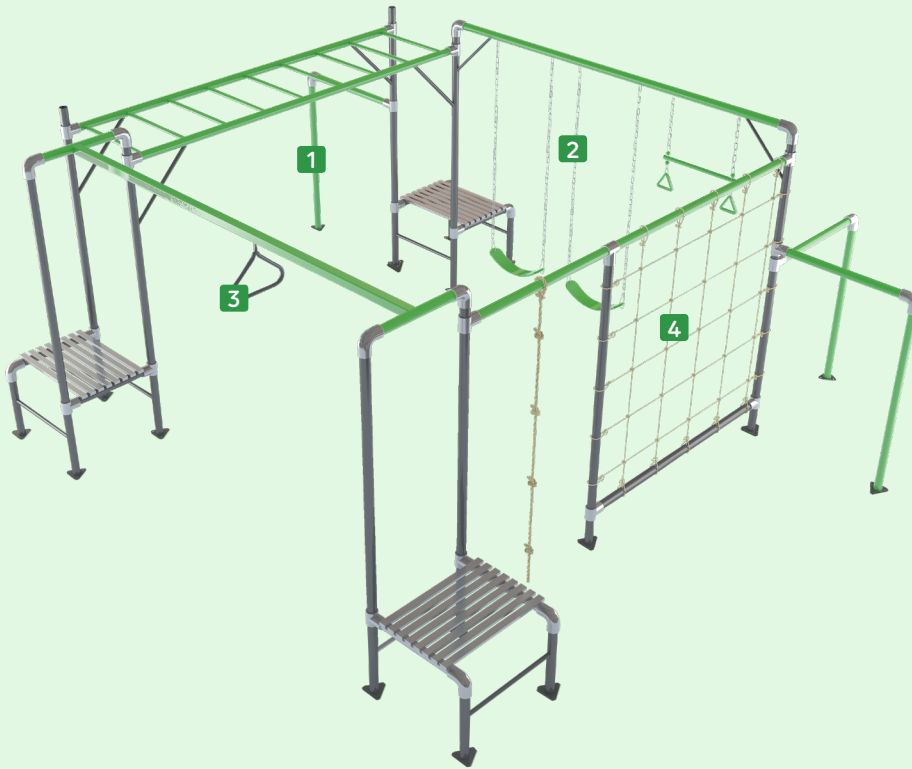

Build your own Junior Jungle!

Pick, choose and build your very own playground with our modular Junior Jungle. Designed with a unique bracket system and strong galvanised steel to last years of fun and play.

Components:

- **1** Junior Jungle Monkey Bars Module
- **2** Junior Jungle Swing Set Addon
- **3** Junior Jungle Flying Fox Module
- **4** Junior Jungle Climbing Net and Rope Addon

Junior Jungle Monkey Bars Module