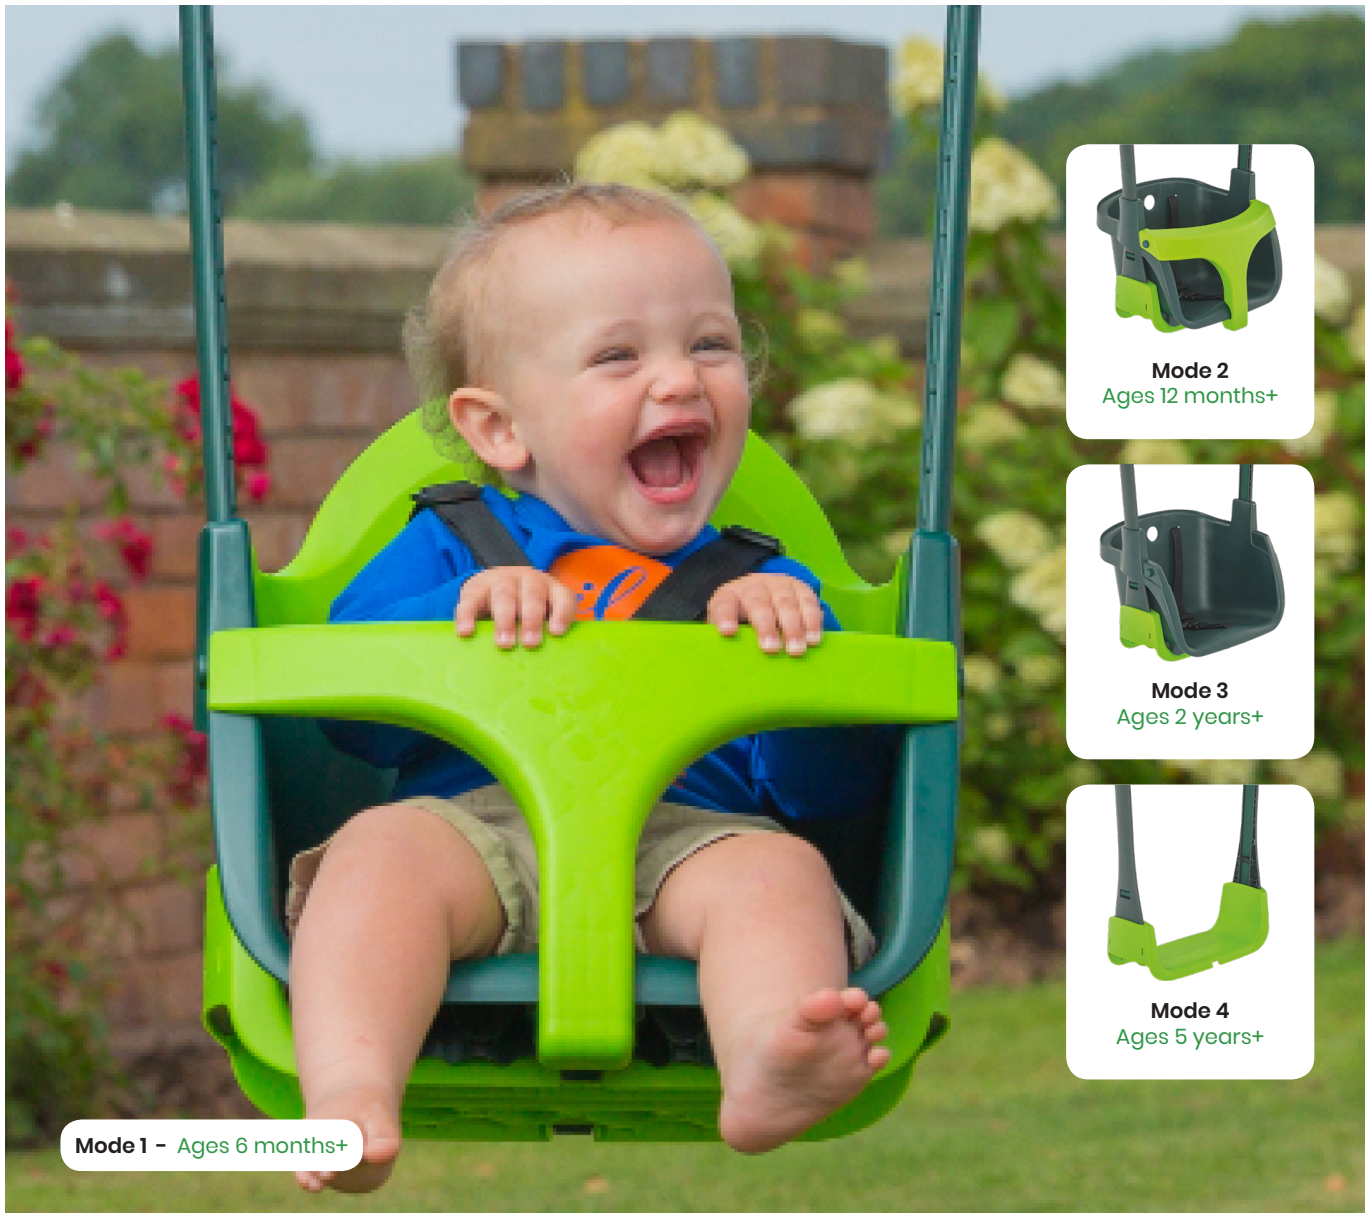

Mode 1 - Ages 6 months+

Mode 2
Ages 12 months+

Mode 3
Ages 2 years+

Mode 4
Ages 5 years+

TPQUADPOD

Quadpod® Baby Swing Seat

- Suitable for kids aged 6 months - 8 years
- The moulded headrest is comfy for baby's head
- The three point harness ensures baby is safe and secure.