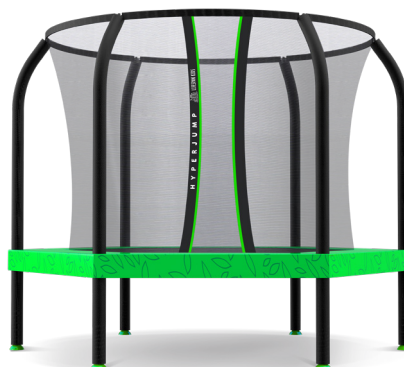

TR7HOPPYSET-SF
7ft Hoppy 2 Trampoline

- 7' / 2.31m diameter
- Low 50cm base height
- Smart zipless entry
- Heavy duty springless bands

HEAVY DUTY
STEEL FRAME

LOW FRAME
HEIGHT

*Not part of HyperJump3 Range