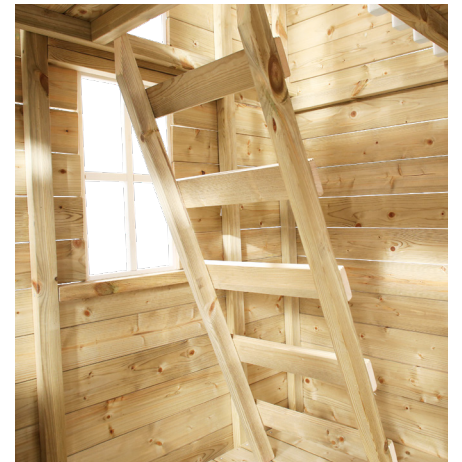

Compatible with 2.2m Wavy Slide