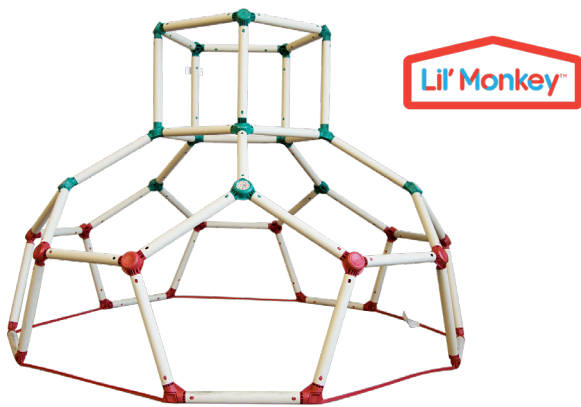

## TubeLox Deluxe Set

**30+** Building Combinations

ENCOURAGES ACTIVE PLAY

STEM TOY

220 PIECES INCLUDED

- TubeLox is a life-sized construction toy
- Over 30+ building combinations
- STEM (Science, Technology, Engineering, Math)
- Ages 3+ years
- Holds up to 35kg

### Lil' Monkey Dome Climber

- Ages 3+ years
- Holds up to 80kg
- Assembled size: 1.7m x 1.7m x 1.18m (L x W x H)

PEDOMECLIMBER25