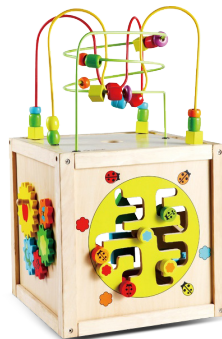

CWMULTIACTIVITYCUBE
Multi Activity Cube

- Designed to develop essential early learning skills
- Assembled size:
  0.33m x 0.3m x 0.3m (L x W x H)