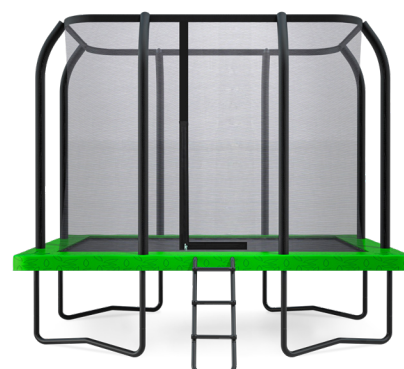

HEAVY DUTY
STEEL FRAME

LOW FRAME
HEIGHT

*Not part of HyperJump3 Range

TR10HJRSET-S
**7ft x 10ft HyperJump Rectangle
Spring Trampoline**

- 10' x 7' / 3.05m x 2.15m diameter
- Trampoline with curved safety poles
- Safety net with fully padded poles
- Heavy duty zip enclosure