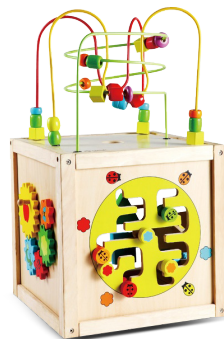

CWMULTIACTIVITYCUBE

Multi Activity Cube

- Designed to develop essential early learning skills
- Assembled size: 0.33m x 0.3m x 0.3m (L x W x H)