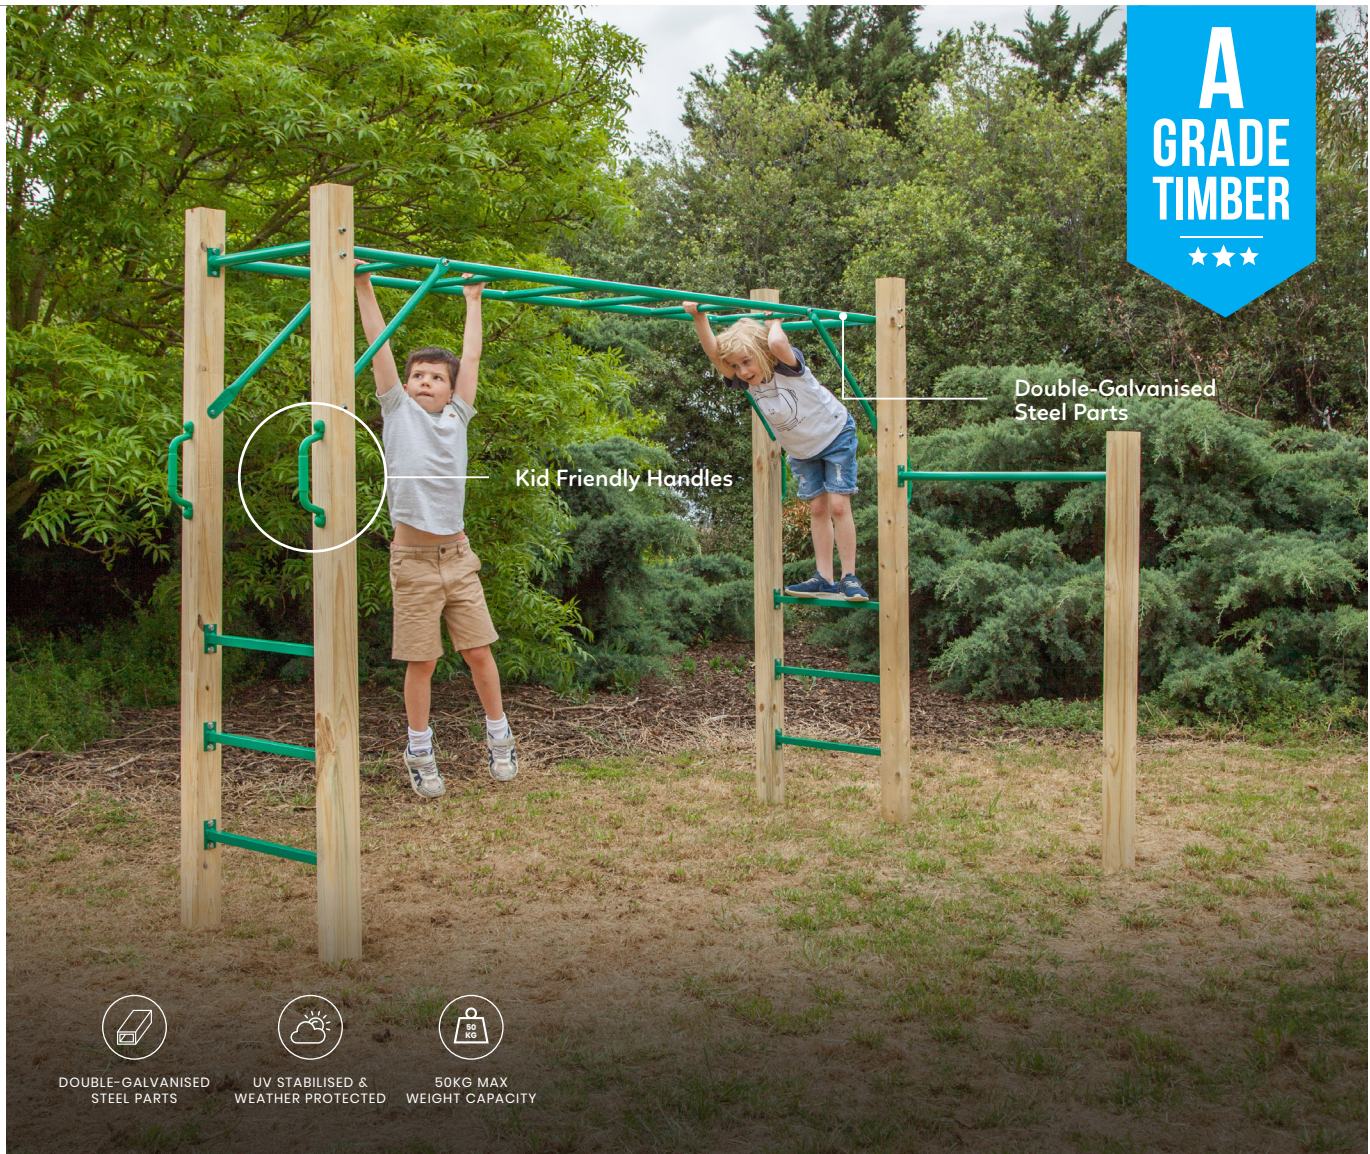

Amazon Monkey Bar Set

Available in 2.5m and 3.0m length monkey bars

2.5m - PEAMAZON2-SET

• Assembled size: 2.69m x 1.55m x 2.0m (L x W x H)

3.0m - PEAMAZON3M-SET

• Assembled size: 3.03m x 1.55m x 2.0m (L x W x H)

- Provides lots of fun while promoting upper body strength and agility for growing kids
- Extremely kid friendly with rounded soft edges for little hands
- Double-Galvanised steel parts
- A-Grade American Southern Pine