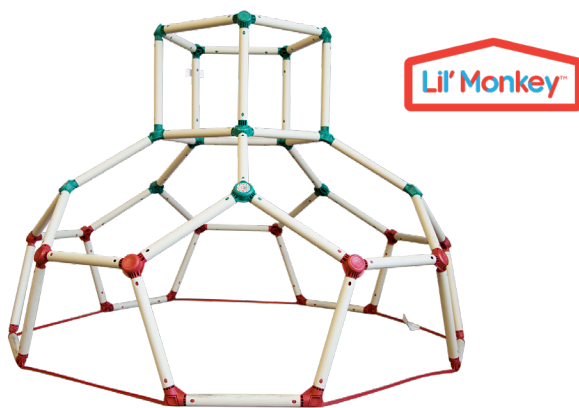

SPTREESHAPEDHOUSEANDSLIDE

Tree House & Slide

- Made from sturdy plastic
- Indoor and outdoor use
- Made in Israel
- Assembled size: 2.04m x 0.99m x 1.09m (L x W x H)

TREATED TIMBER

HIDEAWAY SPOT

1.8M SLIDE

PECOOPER-SET-GRN

Cooper Climb & Slide

- 1.8m green wavy slide
- Climbing rock and net area
- Assembled size: 2.75m x 1.2m x 1.5m (L x W x H)

PETUBELOXDELUXE

TubeLox Deluxe Set

30+ Building Combinations

ENCOURAGES ACTIVE PLAY

STEM TOY

220 PIECES INCLUDED

- TubeLox is a life-sized construction toy
- Over 30+ building combinations
- STEM (Science, Technology, Engineering, Math)
- Ages 3+ years
- Holds up to 35kg

PEDOMECLIMBER
Lil' Monkey Dome Climber

- Ages 3+ years
- Holds up to 80kg
- Assembled size: 1.7m x 1.7m x 1.18m (L x W x H)

PEDOMECLIMBER25
Dome Climber 2.5m Green

- Ages 3+ years
- Holds up to 150kg
- Assembled size: 2.5m x 2.5m x 1.25m (L x W x H)