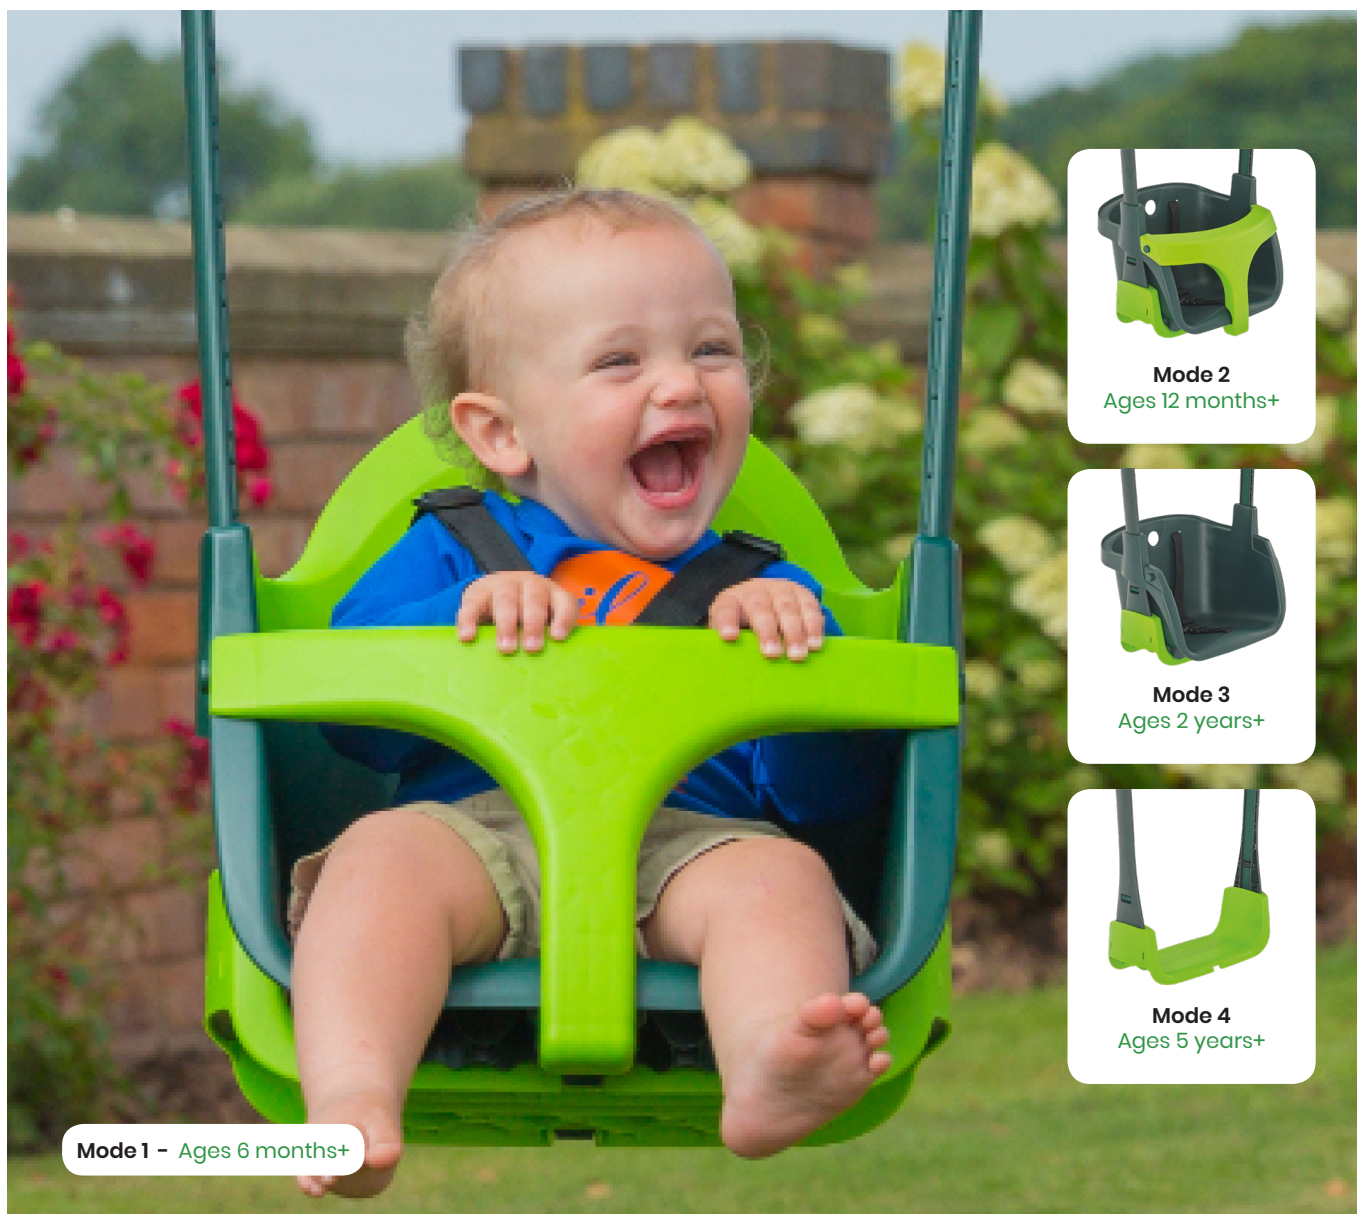

Swings that
grow with you!

Height Extendable Frame

TPACORNSWING | TPACORNSWING-QUADPOD

Forest Acorn Growable Swing Frame

- 2-in-1 height extendable timber swing frame
- Compatible with optional TP QuadPod® Baby Swing Seat - suitable for 6 months to 8 years.
- Assembled size (Low): 1.31m x 1.17m x 1.23m (L x W x H)
- Assembled size (High): 1.56m x 1.83m x 2.09m (L x W x H)

Mode 1 - Ages 6 months+

Mode 2
Ages 12 months+

Mode 3
Ages 2 years+

Mode 4
Ages 5 years+

TPQUADPOD

Quadpod® Baby Swing Seat

- Suitable for kids aged 6 months - 8 years
- The moulded headrest is comfy for baby's head
- The three point harness ensures baby is safe and secure.