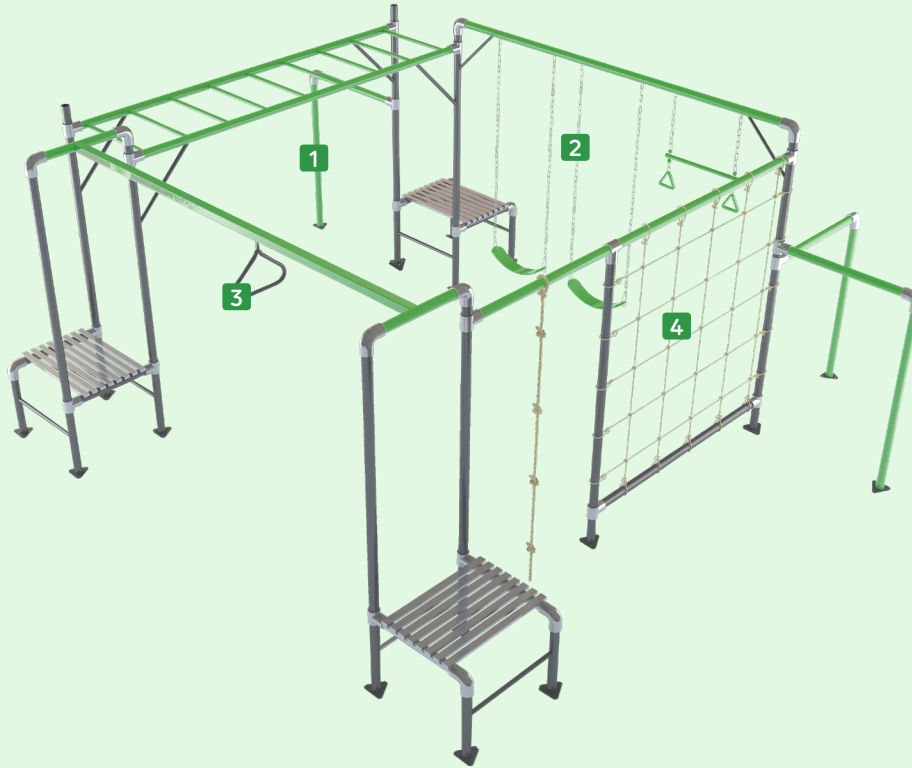

3.0m - PEAMAZON3M-SET

• Assembled size: 3.03m x 1.55m x 2.0m (L x W x H)

- Provides lots of fun while promoting upper body strength and agility for growing kids
- Extremely kid friendly with rounded soft edges for little hands
- Double-Galvanised steel parts
- A-Grade American Southern Pine

Amazon Standalone Parts

PEAMAZON3M-BARS

Amazon Monkey Bars Only (3.0m)

- Steel components and hardware only

PESWINGBAR-1.2M

Amazon Monkey Bars Swing Bar Only (1.2m)

Build your own Junior Jungle!

Pick, choose and build your very own playground with our modular Junior Jungle. Designed with a unique bracket system and strong galvanised steel to last years of fun and play.

Components:

- 1** Junior Jungle Monkey Bars Module
- 2** Junior Jungle Swing Set Addon
- 3** Junior Jungle Flying Fox Module
- 4** Junior Jungle Climbing Net and Rope Addon

Junior Jungle Monkey Bars Module