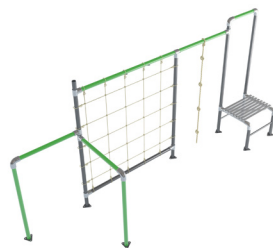

Amazon Standalone Parts

PEAMAZON3M-BARS

Amazon Monkey Bars Only (3.0m)

- Steel components and hardware only

PESWINGBAR-1.2M

Amazon Monkey Bars Swing Bar Only (1.2m)

Build your own Junior Jungle!

Pick, choose and build your very own playground with our modular Junior Jungle. Designed with a unique bracket system and strong galvanised steel to last years of fun and play.

Components:

- 1** Junior Jungle Monkey Bars Module
- 2** Junior Jungle Swing Set Addon
- 3** Junior Jungle Flying Fox Module
- 4** Junior Jungle Climbing Net and Rope Addon

Junior Jungle Monkey Bars Module

Junior Jungle Swing Set Addon

Junior Jungle Flying Fox Module

Junior Jungle Climbing Net and Rope Addon

See our packaged combinations:

- A. Junior Jungle Tarzan** - LKJJ-TARZNST
Monkey Bars (1) + Flying Fox (3)
- B. Junior Jungle Kuranda** - LKJJ-KURNDST
Monkey Bars (1) + Flying Fox (3)
- C. Junior Jungle Panama** - LKJJ-PANMAST
Monkey Bars (1) + Swing Set (2) + Climbing Net and Rope (4)
- D. Junior Jungle Monsoon** - LKJJ-MONSNST
Flying Fox (3) + Climbing Net and Rope (4)
- E. Junior Jungle Safari** - LKJJ-SAFRIST
Flying Fox (3) + Swing Set (2) + Climbing Net and Rope (4)
- F. Junior Jungle Madagascar** - LKJJ-MDGCST
Monkey Bars (1) + Swing Set (2) + Flying Fox (3) + Climbing Net and Rope (4)