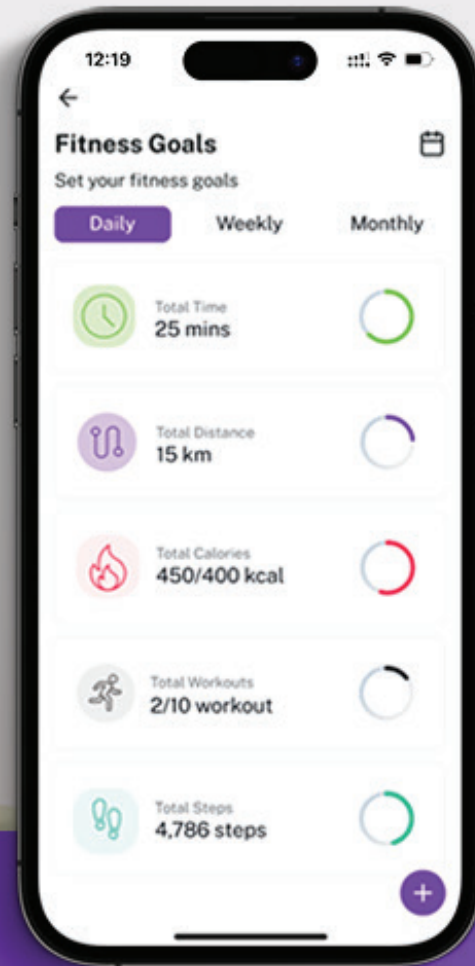

ROWING MACHINES

2023 ESSENTIALS SERIES

KingSmith WR1 Tri-Fold Water Rowing Machine

SKU: KWRW-WR1

GENERAL

Features	Intelligent Interaction, Tri-Fold technology, Solid Wood Texture, Ergonomic Seat
APP Compatibility	KS Fit
Assembled Size	194cm x 50cm x 56cm
Folded Size	68cm x 50cm x 58cm
User Capacity	120kg
Gross Weight	34kg
Net Weight	30kg

A man in a dark sleeveless shirt and shorts is using a stair climber machine. The machine is grey and black, with a digital display on the front. The man is looking down at the machine. The background is a plain grey wall.

STAIR CLIMBERS

LIFESPAN FITNESS

2023 ESSENTIALS SERIES

ST-14 Vertex Stair Climber

SKU: ST14VERTEX

GENERAL

Speed	24 Steps Per Minute ~ 164 Steps Per Minute
Step Area	Revolving staircase with eight steps, 20.5 cm high, 23.5 cm deep and 56 cm wide
Levels	15 Levels
Commercial Grade	Yes
Assembled Size	145cm x 76cm x 214cm
Carton Size	134cm x 94cm x 128cm
User Capacity	200kg
Gross Weight	255kg
Net Weight	205kg