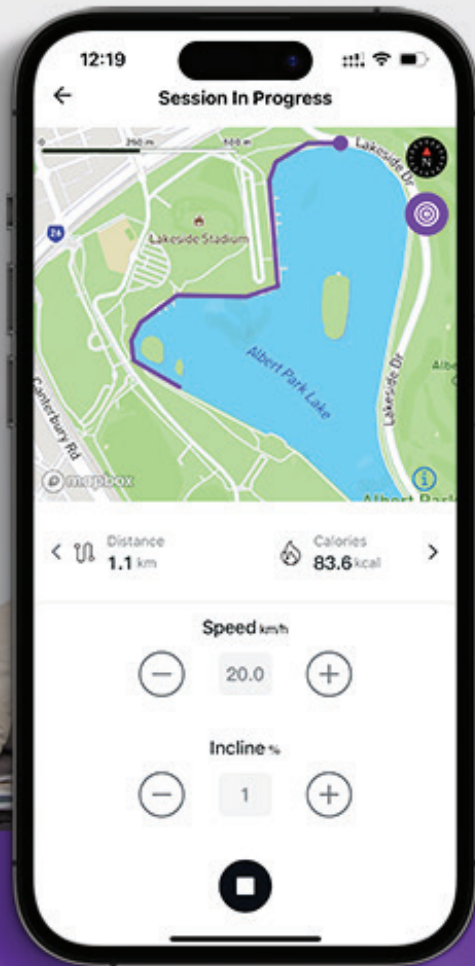

ROWING MACHINES

2023 ESSENTIALS SERIES

KingSmith WR1 Tri-Fold Water Rowing Machine

SKU: KWRW-WR1

GENERAL

Features	Intelligent Interaction, Tri-Fold technology, Solid Wood Texture, Ergonomic Seat
APP Compatibility	KS Fit
Assembled Size	194cm x 50cm x 56cm
Folded Size	68cm x 50cm x 58cm
User Capacity	120kg
Gross Weight	34kg
Net Weight	30kg

A man in a dark sleeveless shirt and shorts is using a stair climber machine. The machine is grey and black, with a digital display on the front. The man is looking down at the machine. The background is a plain grey wall.

STAIR CLIMBERS

LIFESPAN FITNESS

2023 ESSENTIALS SERIES

ST-14 Vertex Stair Climber

SKU: ST14VERTEX

GENERAL

Speed	24 Steps Per Minute ~ 164 Steps Per Minute
Step Area	Revolving staircase with eight steps, 20.5 cm high, 23.5 cm deep and 56 cm wide
Levels	15 Levels
Commercial Grade	Yes
Assembled Size	145cm x 76cm x 214cm
Carton Size	134cm x 94cm x 128cm
User Capacity	200kg
Gross Weight	255kg
Net Weight	205kg