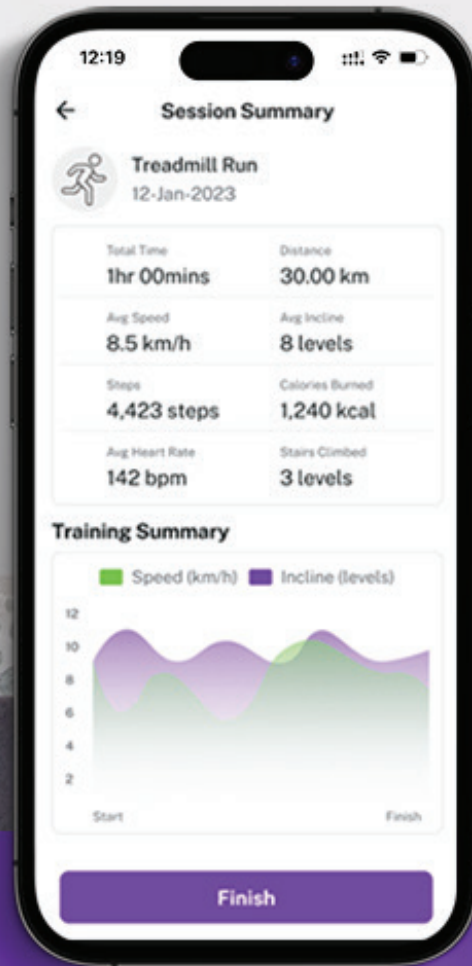

ROWING MACHINES

2023 ESSENTIALS SERIES

KingSmith WR1 Tri-Fold Water Rowing Machine

SKU: KWRW-WR1

GENERAL

Features	Intelligent Interaction, Tri-Fold technology, Solid Wood Texture, Ergonomic Seat
APP Compatibility	KS Fit
Assembled Size	194cm x 50cm x 56cm
Folded Size	68cm x 50cm x 58cm
User Capacity	120kg
Gross Weight	34kg
Net Weight	30kg

A man in a dark sleeveless shirt and shorts is using a stair climber machine. The machine is grey and black, with a digital display on the front. The man is looking down at the machine. The background is a plain grey wall.

STAIR CLIMBERS

LIFESPAN FITNESS

2023 ESSENTIALS SERIES

ST-14 Vertex Stair Climber

SKU: ST14VERTEX

GENERAL

Speed	24 Steps Per Minute ~ 164 Steps Per Minute
Step Area	Revolving staircase with eight steps, 20.5 cm high, 23.5 cm deep and 56 cm wide
Levels	15 Levels
Commercial Grade	Yes
Assembled Size	145cm x 76cm x 214cm
Carton Size	134cm x 94cm x 128cm
User Capacity	200kg
Gross Weight	255kg
Net Weight	205kg