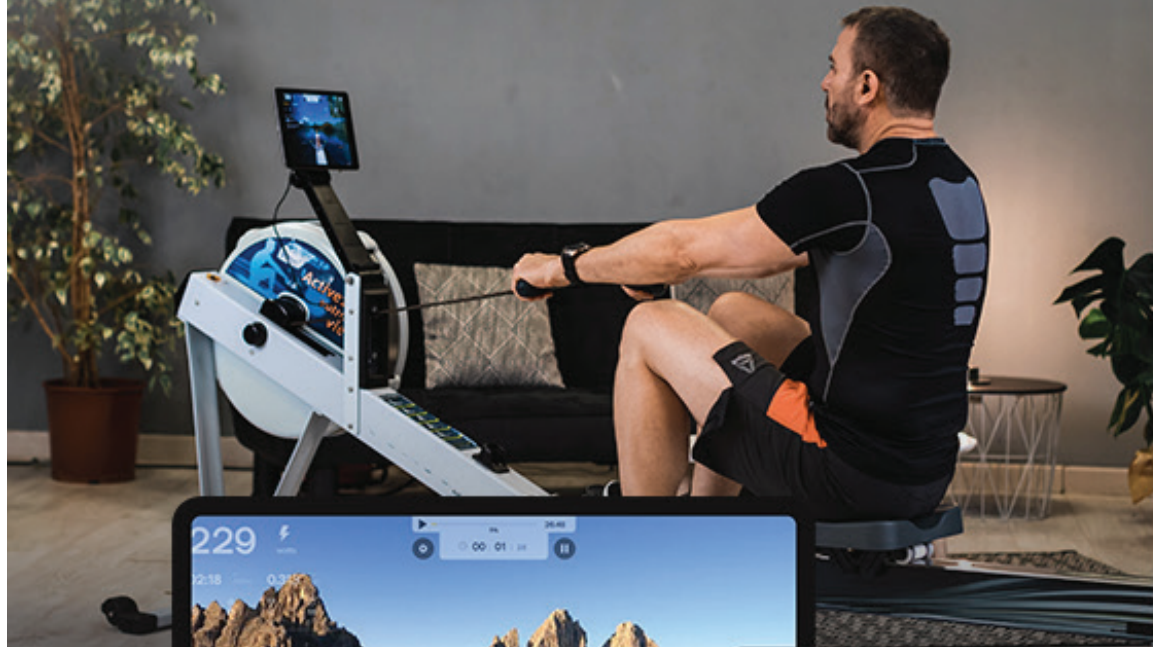

kinomap

ZWIFT

Check product description for compatible units.