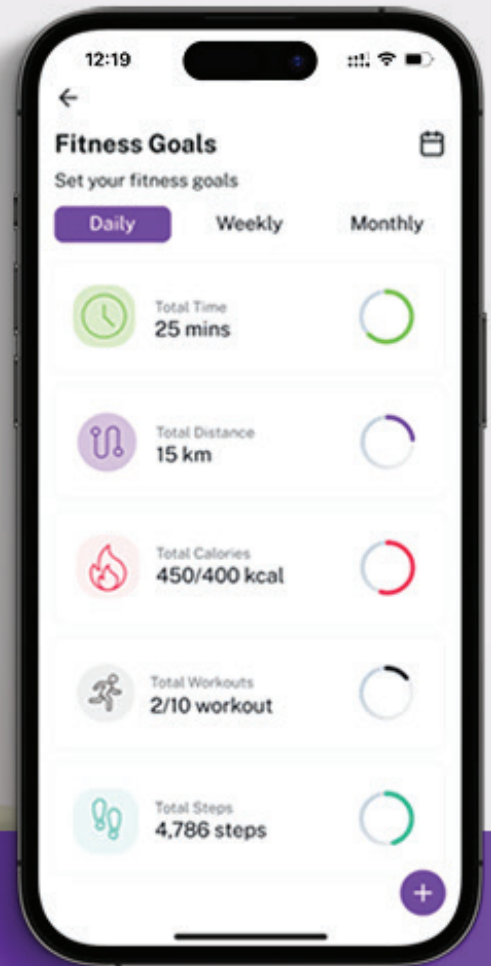

Check product description for compatible units.