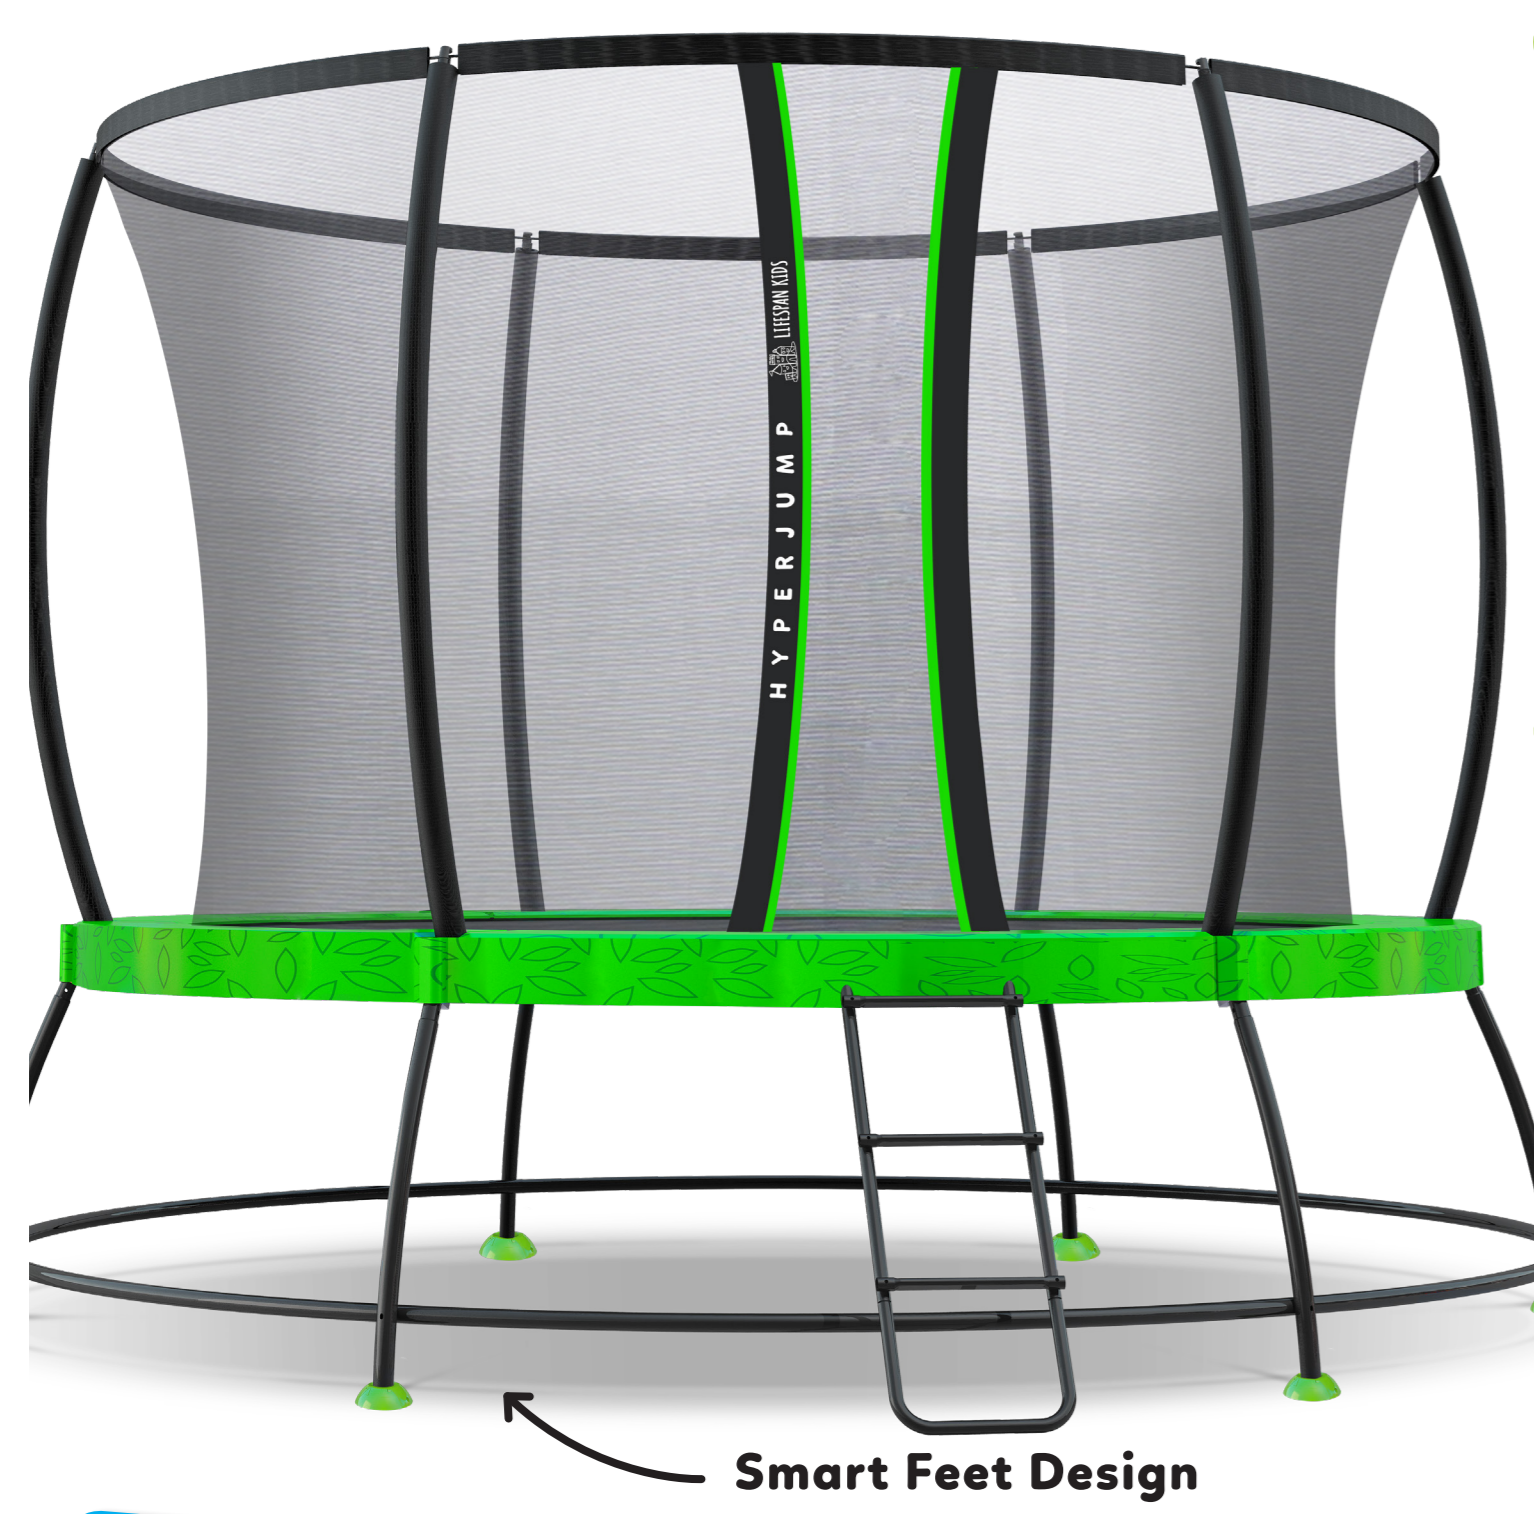

Trampolines