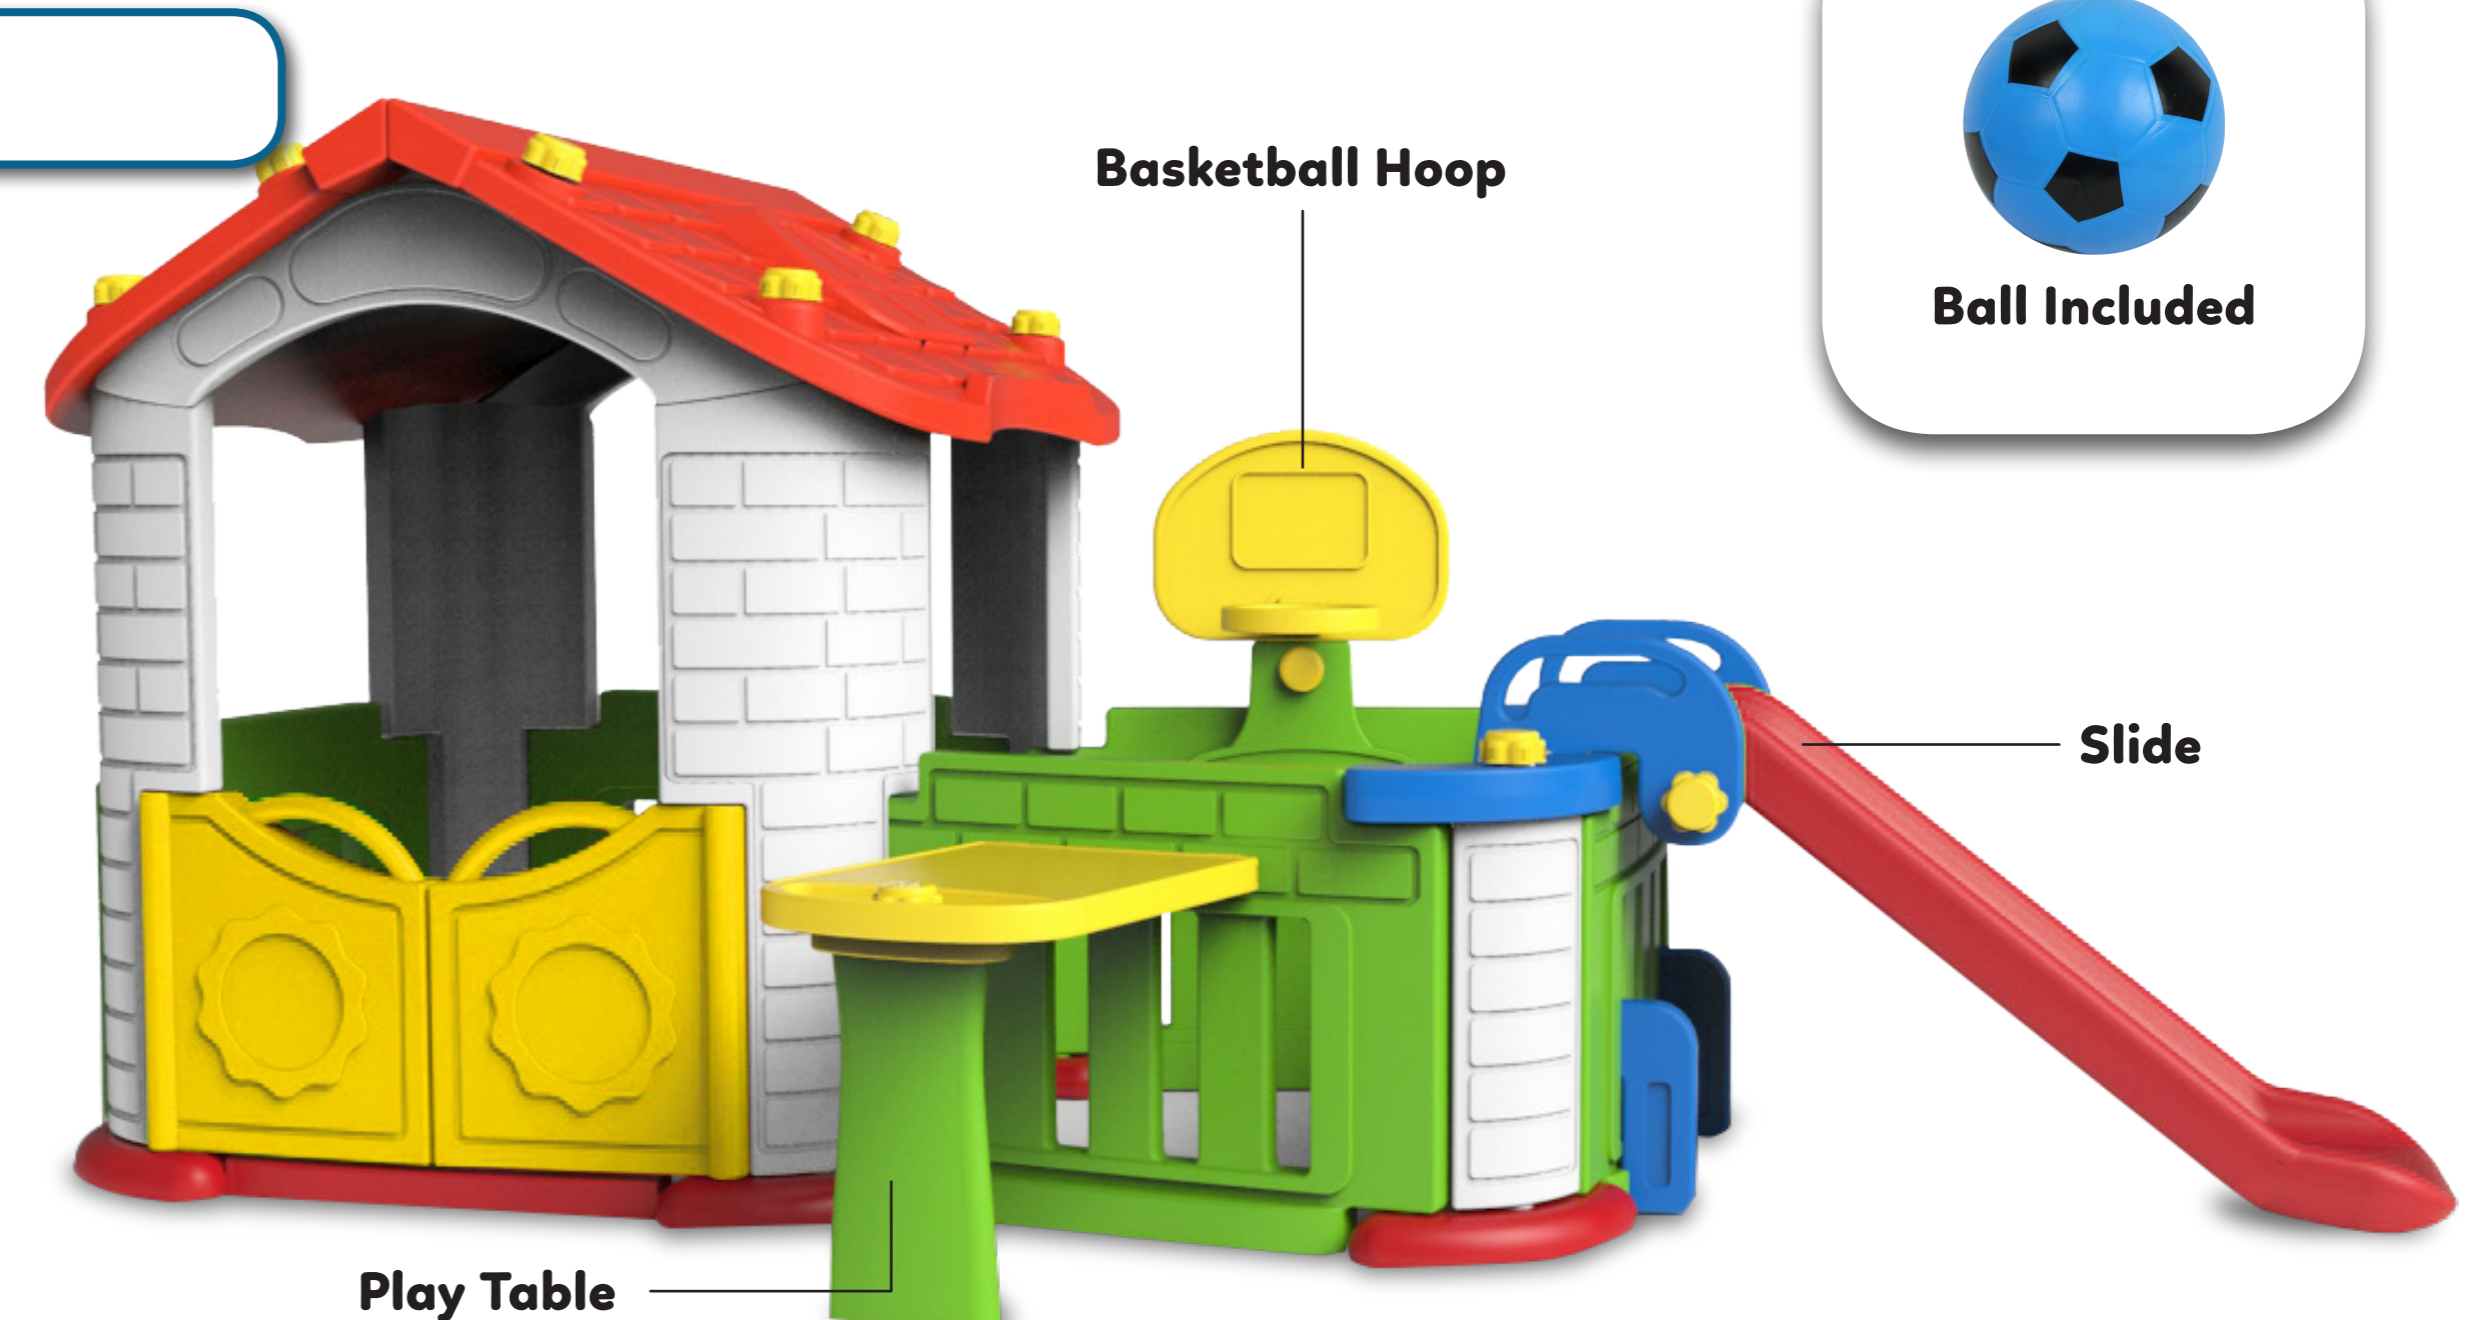

Toddler Fun

Wombat Plus Playhouse

PEWOMBATPLUS

- Designed for toddlers
- Assembled Size: 2.69m x 1.45m x 1.19m

RRP $

Basketball Hoop

Ball Included

Slide

Play Table

Backyard Fun

Bubble See Saw

SEESAWBUBBLE

- Free Standing Structure.
- Rotates 360 degrees
- Assembled Size: 1.81m x 0.6m x 0.5m

RRP $