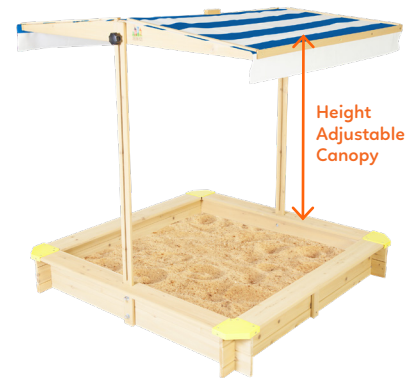

## Skipper Sandpit with Canopy

SANDPITSKIPPER2

- Foldable Seats
- Assembled Size: 1.2 x 1.2 x 1.2 m (L x W x H)

Seats Folding into Cover

## Joey Sandpit with Canopy

SANDPITJOEY2

- Treated Timber for long term protection
- Assembled Size: 1.17 x 1.17 x 1.17m (L x W x H)

Height Adjustable Canopy