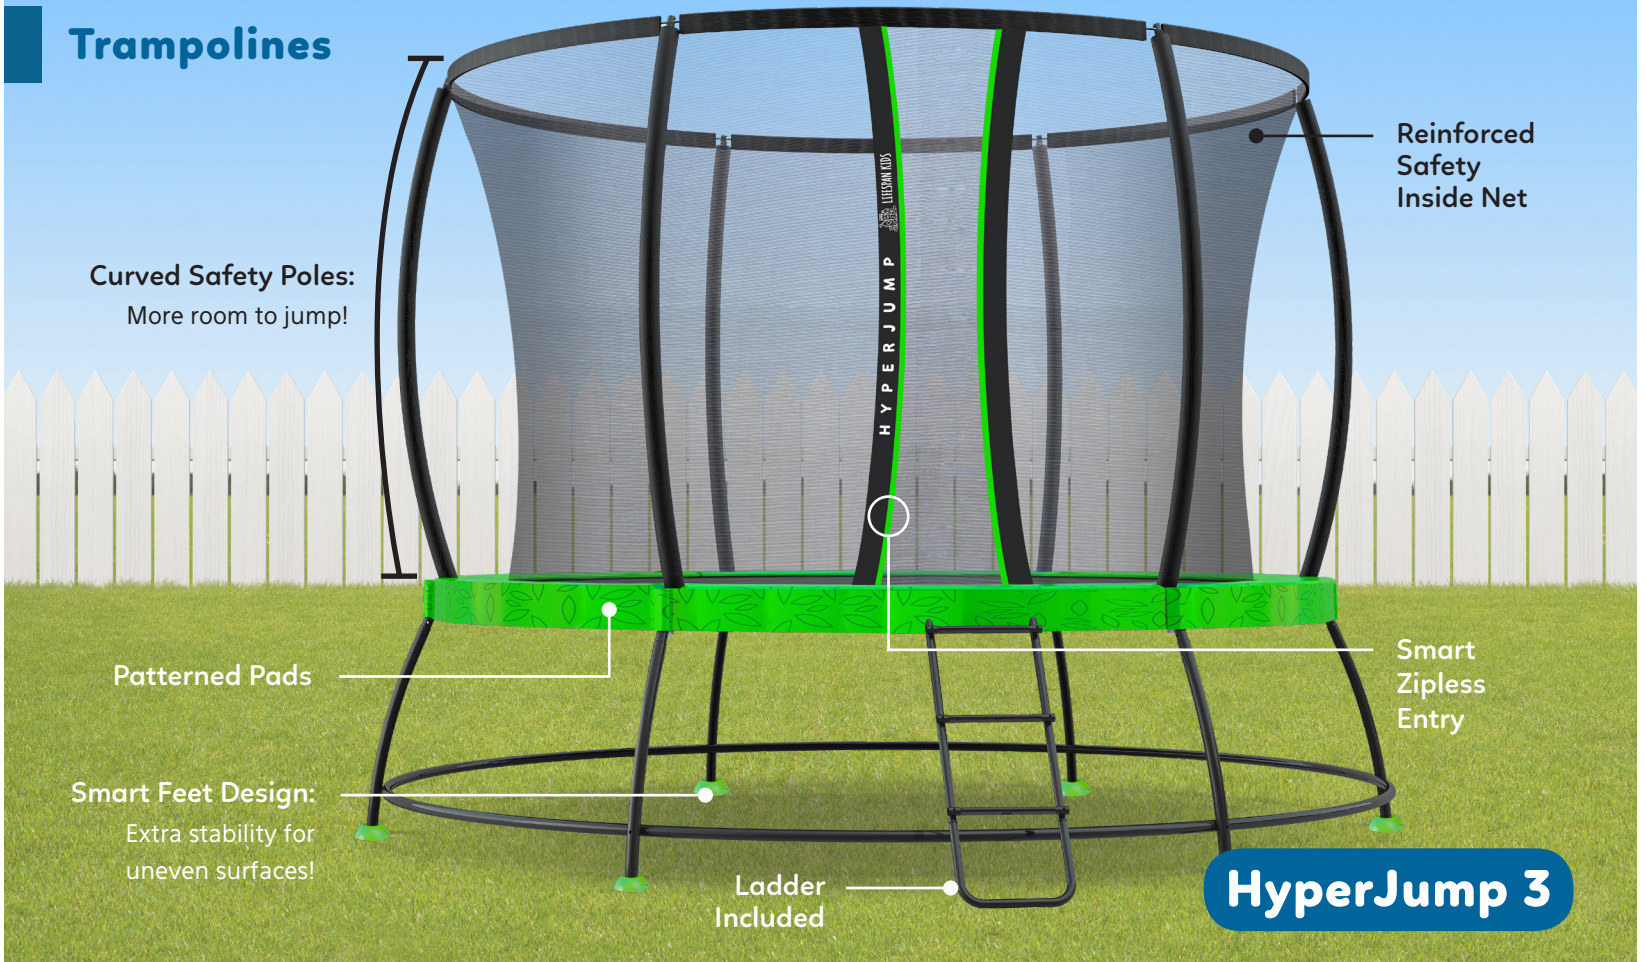

LIFESPAN KIDS  
2019 Summer Range

# Trampolines

Curved Safety Poles:  
More room to jump!

Reinforced  
Safety  
Inside Net

Patterned Pads

Smart  
Zipless  
Entry

Smart Feet Design:  
Extra stability for  
uneven surfaces!

Ladder  
Included

**HyperJump 3**