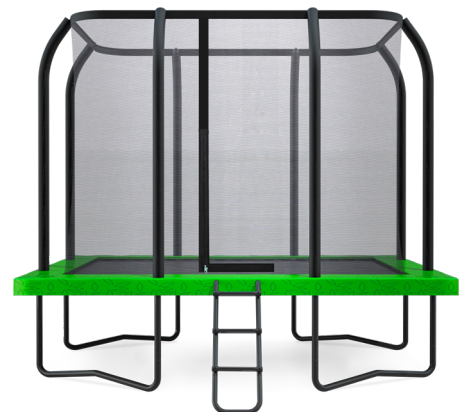

7ft x 10ft HyperJump Rectangle Spring

TR10HJRSET-S

- Awesome bounce from the rectangular trampoline
- Assembled Size:
  3.05 x 2.44 x 1.97m
  (L x W x H)