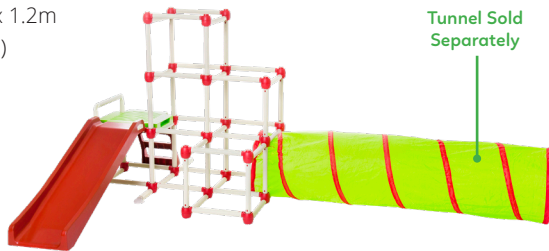

Lil' Monkey Everest Climb & Slide

PEEVEREST

- For outdoor or indoor use• Assembled Size: 1.5 x 1.2 x 1.2m (L x W x H)