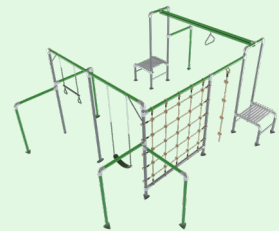

LKMB-AMA255 | LKMB-AMA300

Amazon Monkey Bars Only (2.5m and 3.0m)

- Steel components and hardware only

Build your own Junior Jungle!

Pick, choose and build your very own playground with our modular Junior Jungle. Designed with a unique bracket system and strong galvanised steel to last years of fun and play.

Madagascar

LKJJ-MDGCST-B

- Monkey Bars (1) + Swing Set and Trapeze (3)+ Flying Fox (2) + Climbing Net and Rope (5)
- Assembled size: 5.09m x 4.23m x 2.0m (L x W x H)

A Tarzan

B Zambia

C Monsoon

D Safari

E Panama

B. Junior Jungle Zambia – LKJJ-ZAMBIAST

- Monkey Bars (1) + Monkey Bars Add-on (4)
- Assembled size: 4.28m x 3.96m x 2.0m (L x W x H)

C. Junior Jungle Monsoon – LKJJ-MONSNST

- Flying Fox (2) + Climbing Net and Rope (5)
- Assembled size: 5.09m x 4.28m x 2.0m (L x W x H)