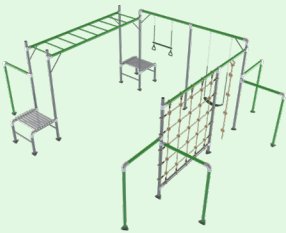

LKMB-AMA255 | LKMB-AMA300

Amazon Monkey Bars Only (2.5m and 3.0m)

- Steel components and hardware only

Build your own Junior Jungle!

Pick, choose and build your very own playground with our modular Junior Jungle. Designed with a unique bracket system and strong galvanised steel to last years of fun and play.

Madagascar

LKJJ-MDGCST-B

- Monkey Bars (1) + Swing Set and Trapeze (3)+ Flying Fox (2) + Climbing Net and Rope (5)
- Assembled size: 5.09m x 4.23m x 2.0m (L x W x H)

A Tarzan

B Zambia

C Monsoon

D Safari

E Panama

B. Junior Jungle Zambia – LKJJ-ZAMBIAST

- Monkey Bars (1) + Monkey Bars Add-on (4)
- Assembled size: 4.28m x 3.96m x 2.0m (L x W x H)

C. Junior Jungle Monsoon – LKJJ-MONSNST

- Flying Fox (2) + Climbing Net and Rope (5)
- Assembled size: 5.09m x 4.28m x 2.0m (L x W x H)