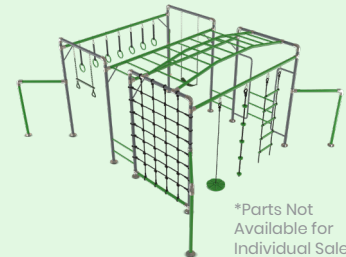

H Kakadu

*Parts Not Available for Individual Sale

See our packaged combinations:

A. Junior Jungle Tarzan – LKJJ-TARZNST

- Monkey Bars (1) + Flying Fox (2)
- Assembled size: 4.28m x 3.96m x 2.0m (L x W x H)

B. Junior Jungle Zambia – LKJJ-ZAMBIAST

- Monkey Bars (1) + Monkey Bars Add-on (4)
- Assembled size: 4.28m x 3.96m x 2.0m (L x W x H)

C. Junior Jungle Monsoon – LKJJ-MONSNST

- Flying Fox (2) + Climbing Net and Rope (5)
- Assembled size: 5.09m x 4.28m x 2.0m (L x W x H)

D. Junior Jungle Safari – LKJJ-SAFRIST-B

- Flying Fox (2) + Swing Set and Trapeze (3) + Climbing Net and Rope (5)
- Assembled size: 4.11m x 4.3m x 2.05m (L x W x H)

E. Junior Jungle Panama – LKJJ-PANMAST-B

- Monkey Bars (1) + Swing Set and Trapeze (3) + Climbing Net and Rope (5)
- Assembled size: 5.09m x 5.09m x 2m (L x W x H)

F. Junior Jungle Kuranda – LKJJ-KURNDST-B

- Monkey Bars (1) + Swing Set and Trapeze (3)
- Assembled size: 4.28m x 4.28m x 2.0m (L x W x H)

G. Junior Jungle Tanzania – LKJJ-TANZANIAST

- Monkey Bars (1) + Swing Set and Trapeze (3)+ Monkey Bars Add-on (4) + Climbing Net and Rope (5)
- Assembled size: 5.09m x 5.09m x 2.0m (L x W x H)