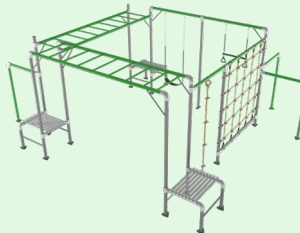

Madagascar

LKJJ-MDGCST-B

- Monkey Bars (1) + Swing Set and Trapeze (3)+ Flying Fox (2) + Climbing Net and Rope (5)
- Assembled size: 5.09m x 4.23m x 2.0m (L x W x H)

A Tarzan

B Zambia

C Monsoon

D Safari

E Panama

F Kuranda

G Tanzania

H Kakadu

*Parts Not Available for Individual Sale

See our packaged combinations:

A. Junior Jungle Tarzan – LKJJ-TARZNST

- Monkey Bars (1) + Flying Fox (2)
- Assembled size: 4.28m x 3.96m x 2.0m (L x W x H)

B. Junior Jungle Zambia – LKJJ-ZAMBIAST

- Monkey Bars (1) + Monkey Bars Add-on (4)
- Assembled size: 4.28m x 3.96m x 2.0m (L x W x H)

C. Junior Jungle Monsoon – LKJJ-MONSNST

- Flying Fox (2) + Climbing Net and Rope (5)
- Assembled size: 5.09m x 4.28m x 2.0m (L x W x H)