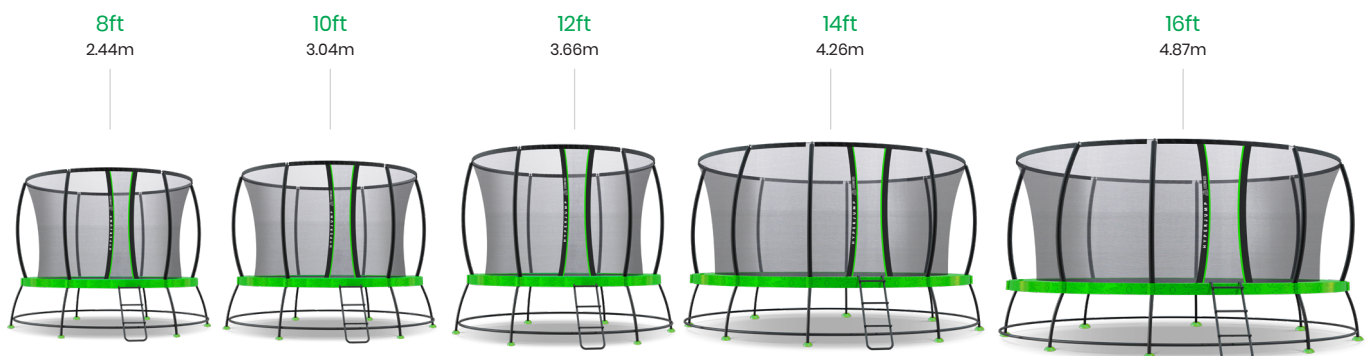

1 Million Bounces Tested Mat

Choose between Padded
Springs or Springless

Soft Landings

HyperJump Size Guide

Springless not available in 16ft

Accessories

Swish Basketball Ring

TRBALLRING-BR5KIT

• Basketball and pump included

Anchor Kit

ANCHORKITTRAMPSET

• Steel buckles

TRLILHOPPER2

Lil' Hopper Childrens 40" Mini Trampoline

- Great compact junior trampoline for indoor or outdoor use
- Assembled size: 1.02m x 0.21m x 0.72m (L x W x H)

SPRINGLESS
MODEL

TR7HOPPYSET-SF

7ft HyperJump Hoppy Trampoline

- 7' / 2.31m diameter
- Low 50cm base height
- Smart zipless entry
- Heavy duty springless bands
- 1.7m Enclosure Height

HEAVY DUTY
STEEL FRAME